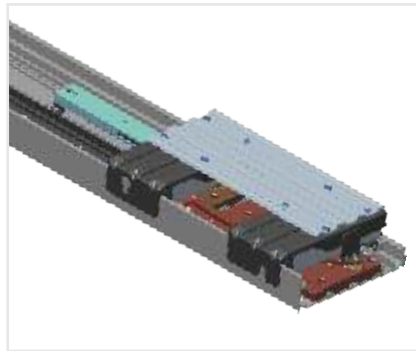

Sliding Systems

Horizontal Door Sliding System

J18.09.201 | W 360 - 465 mm | Rs. 12699

TLX Sliding System

J18.13.100 | 3 mtrs. (top & Bottom) | Rs. 5099
 J18.13.101 | Fitting | Per Door | Rs. 3499

Inline Sliding System

300 mm (Soft Close)

J18.10.301 | 1800 mm | 2 doors | 300mm | Rs. 96299
 J18.10.302 | 2400 mm | 2 doors | 300mm | Rs. 122699
 J18.10.303 | 2700 mm | 3 doors | 300mm | Rs. 128799
 J18.10.304 | 3000 mm | 3 doors | 300mm | Rs. 143199

Inline Sliding mechanism

GLX Sliding System

J18.18.101 | Track (Top & Bottom) | 3000 mm | Rs. 3789
 J18.18.102 | 2 Door Fitting | 2 Dampners | Rs. 3096
 J18.18.103 | 3 Door Fitting | 2 Dampners | Rs. 4149
 J18.18.201 | Track (Top & Bottom) | 2400 mm | Rs. 2979