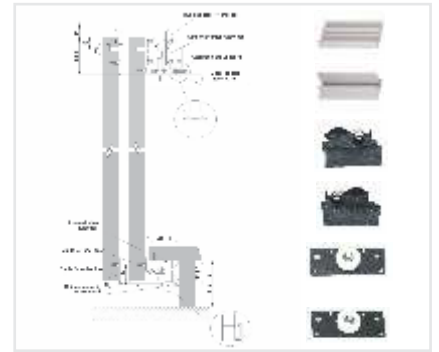

Sliding Systems

Horizontal Door Sliding System

J18.09.201 | W 360 - 465 mm | Rs. 12699

TLX Sliding System

J18.13.100 | 3 mtrs. (top & Bottom) | Rs. 5099
 J18.13.101 | Fitting | Per Door | Rs. 3499

Inline Sliding System

300 mm (Soft Close)

J18.10.301 | 1800 mm | 2 doors | 300mm | Rs. 96299
 J18.10.302 | 2400 mm | 2 doors | 300mm | Rs. 122699
 J18.10.303 | 2700 mm | 3 doors | 300mm | Rs. 128799
 J18.10.304 | 3000 mm | 3 doors | 300mm | Rs. 143199

Inline Sliding mechanism

GLX Sliding System

J18.18.101 | Track (Top & Bottom) | 3000 mm | Rs. 3789
 J18.18.102 | 2 Door Fitting | 2 Dampners | Rs. 3096
 J18.18.103 | 3 Door Fitting | 2 Dampners | Rs. 4149
 J18.18.201 | Track (Top & Bottom) | 2400 mm | Rs. 2979

Inset Sliding System with Two Door Fitting

J18.16.100 | Fitting | Track 2Mtr. n fitting set | Rs. 3999