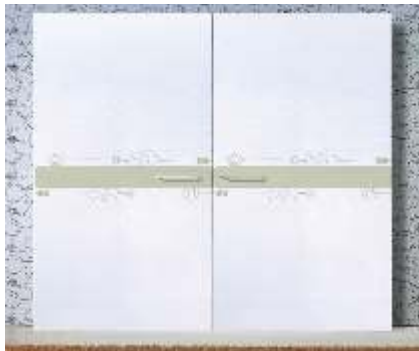

Sliding Systems

Horizontal Door Sliding System

J18.09.201 | W 360 - 465 mm | Rs. 12699

TLX Sliding System

J18.13.100 | 3 mtrs. (top & Bottom) | Rs. 5099
 J18.13.101 | Fitting | Per Door | Rs. 3499

Inline Sliding System

300 mm (Soft Close)

J18.10.301 | 1800 mm | 2 doors | 300mm | Rs. 96299
 J18.10.302 | 2400 mm | 2 doors | 300mm | Rs. 122699
 J18.10.303 | 2700 mm | 3 doors | 300mm | Rs. 128799
 J18.10.304 | 3000 mm | 3 doors | 300mm | Rs. 143199