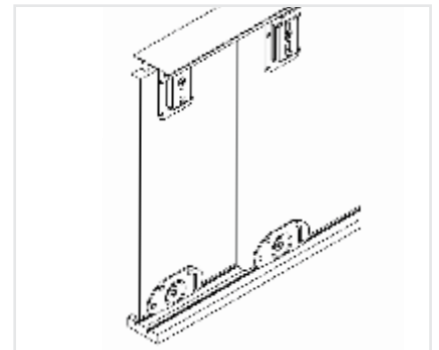

FLX Sliding System

2 & 3 Doors

J18.12.101 | 3mtrs. (Top & Bottom) | Rs. 3879
 J18.12.102 | Fitting | Per Door | Rs. 769
 J18.12.103 | Soft Close Dampners | 1 pcs. | Rs. 1599

Fold & Sliding System

J18.14.100 | 3 meter Track (Top & Bottom) | Rs. 5199
 J18.14.101 | Fitting Set | Rs. 5199

Inset Sliding System with Two Door Fitting

J18.16.100 | Fitting | Track 2Mtr. n fitting set | Rs. 3999