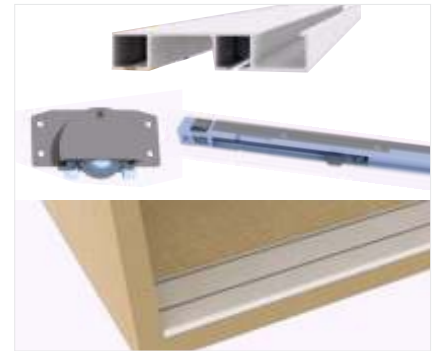

Sliding Systems

Horizontal Door Sliding System

J18.09.201 | W 360 - 465 mm | Rs. 12699

TLX Sliding System

J18.13.100 | 3 mtrs. (top & Bottom) | Rs. 5099
 J18.13.101 | Fitting | Per Door | Rs. 3499

Inline Sliding System

Inline Sliding mechanism

GLX Sliding System

J18.18.101 | Track (Top & Bottom) | 3000 mm | Rs. 3789
 J18.18.102 | 2 Door Fitting | 2 Dampners | Rs. 3096
 J18.18.103 | 3 Door Fitting | 2 Dampners | Rs. 4149
 J18.18.201 | Track (Top & Bottom) | 2400 mm | Rs. 2979